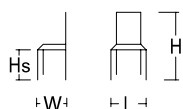

L.40XW.43XH.95

Numero pezzi per scatola
Pieces for box

Struttura / seduta: cuoio rigenerato

Structure / seat: regenerated leather