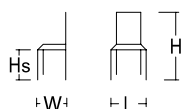

Paola

Design Centro Stile Point

Sedia Paola - schienale basso H. 87 cm.

Sedia Paola - schienale alto H.95 cm.

Base in tubolare metallico verniciato epossidico. Seduta/schienale imbottiti, rivestiti in cuoio rigenerato con cuciture di rifinitura a vista. Per le finiture disponibili fare riferimento al listino prezzi in vigore.

Pointhouse

Paola chair - low seatback H.87 cm.

Paola chair - high seatback H.95 cm

Tubular metal structure epoxy painted. Seat/ backseat coated, regenerated leather covered with finish seams at sight. For the available finishings considering the current price list.

1 COD. 08PA0001. __

2 COD. 08PA0002. __

L.40XW.43XH.87