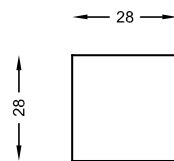

Dimensions:	28 x 28 x h 58 cm.
Weight:	6 kg.
Material:	White painted steel structure (RAL9010) or black (RAL9005). Natural stone plan.
Details:	Very easy to assembly.
Inlcuded accessories:	-
Optional accessories:	-
Note:	-
Maintenance:	Do not use steel wool or anything that may scratch the coating.

DIMENSIONS (cm)