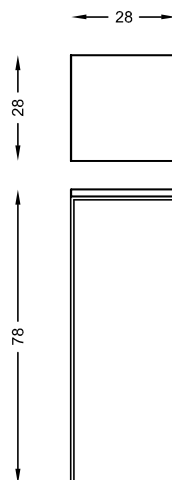

Dimensions:	28 x 28 x h 58 cm.
Weight:	6 kg.
Material:	White painted steel structure (RAL9010) or black (RAL9005). Natural stone plan.
Details:	Very easy to assembly.
Inlcuded accessories:	-
Optional accessories:	-
Note:	-
Maintenance:	Do not use steel wool or anything that may scratch the coating.

# TALINO

TALI 2878 B/N - EMP/CIP/TRA/ARD/CAR/MRQ

Small table cm 28x28x78H

design Arch. Luca Lobati

Small table with white or black painted steel structure and natural stone plan (Emperador, Cipollino, White Marble of Carrara, Slate, Marquinia).

Dimensions:	28 x 28 x h 78 cm.
Weight:	6 kg.
Material:	White painted steel structure (RAL9010) or black (RAL9005). Natural stone plan.
Details:	Very easy to assembly.
Inlcuded accessories:	-
Optional accessories:	-
Note:	-
Maintenance:	Do not use steel wool or anything that may scratch the coating.

Emperador

Cipollino

White Marble

Slate

Marquinia

DIMENSIONS (cm)

**filodesign**<sup>®</sup>

Filodesign s.a.s. - Via Baudenile 3 - 10040 Leini - Torino - Italia