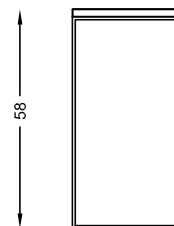

Dimensions:	28 x 28 x h 58 cm.
Weight:	6 kg.
Material:	White painted steel structure (RAL9010) or black (RAL9005). Natural stone plan.
Details:	Very easy to assembly.
Inlcuded accessories:	-
Optional accessories:	-
Note:	-
Maintenance:	Do not use steel wool or anything that may scratch the coating.

Emperador

Cipollino

White Marble

Slate

Marquinia

DIMENSIONS (cm)

**filodesign**<sup>®</sup>

Filodesign s.a.s. - Via Baudenile 3 - 10040 Leini - Torino - Italia

# TALINO

TALI 2878 B/N - EMP/CIP/TRA/ARD/CAR/MRQ

Small table cm 28x28x78H

design Arch. Luca Lobati

Small table with white or black painted steel structure and natural stone plan (Emperador, Cipollino, White Marble of Carrara, Slate, Marquinia).

Dimensions:	28 x 28 x h 78 cm.
Weight:	6 kg.
Material:	White painted steel structure (RAL9010) or black (RAL9005). Natural stone plan.
Details:	Very easy to assembly.
Inlcuded accessories:	-
Optional accessories:	-
Note:	-
Maintenance:	Do not use steel wool or anything that may scratch the coating.